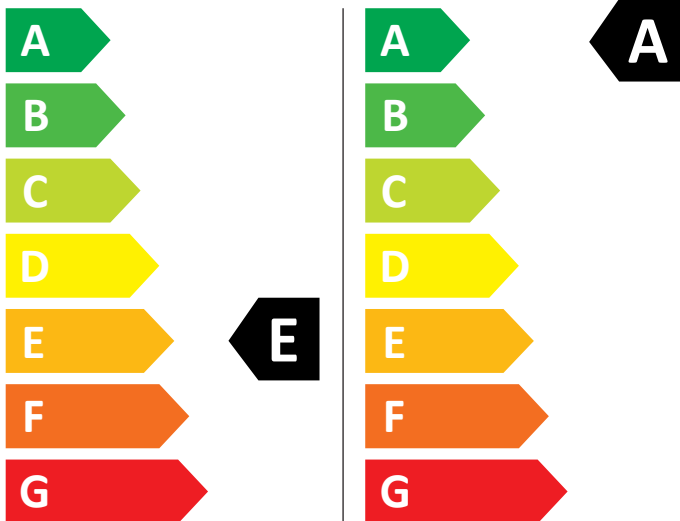

ENERG

LG Electronics

F2D85500W

326 kWh / 100

42 kWh / 100

5,0 kg

8,0 kg

80 L